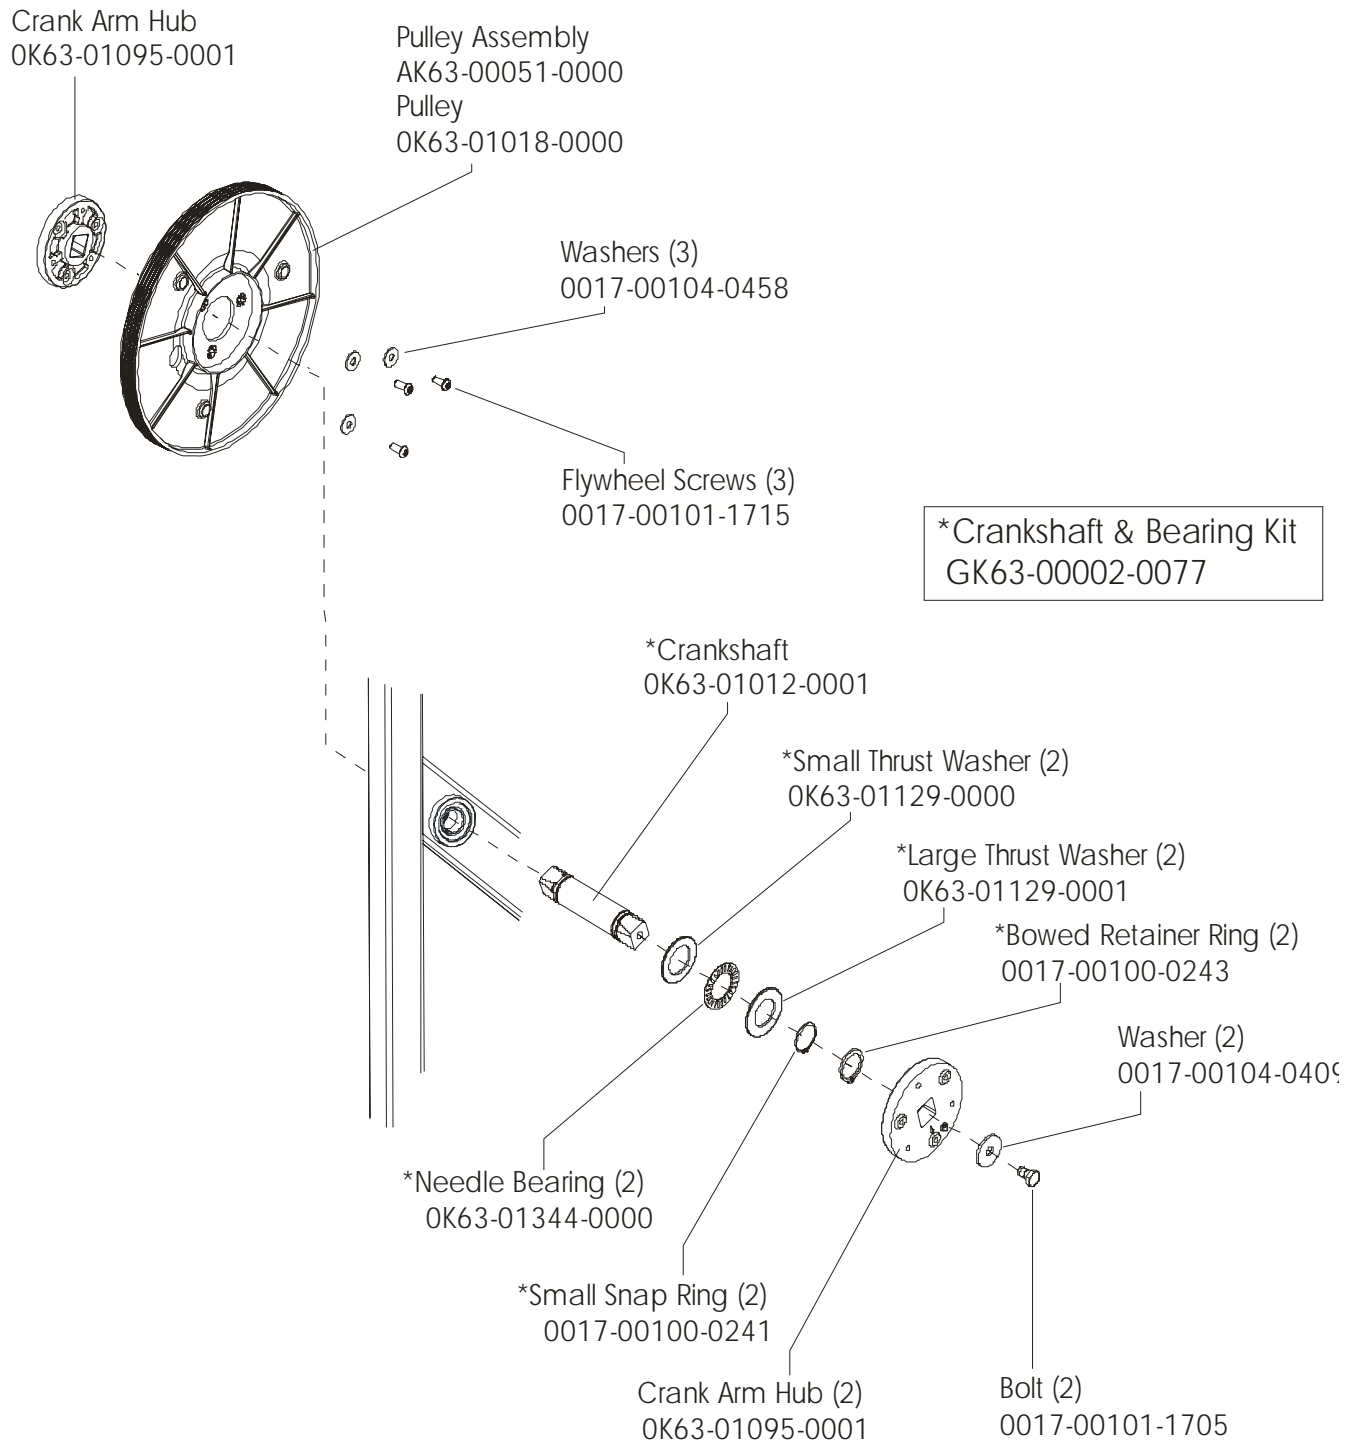

Assembly Number - AK39-00022-0001

ARCTIC SILVER 95RWEZ
Alternator w/Pulley Assembly

95RWEZ-0100-01
S/N CZR100000 and UP

Assembly Number – AK63-00093-0000

ARCTIC SILVER 95RWEZ

Crankshaft and Bearing Assembly

95RWEZ-0100-01
S/N CZR100000 and UP

ARCTIC SILVER 95RWEZ
Intermediate Shaft and Bearing Assembly

95RWEZ-0100-01
S/N CZR100000 and UP

Clutch Assembly
AK63-00026-0000
(not included in kit)

Magnet
118E-00001-0124
(not included in kit)